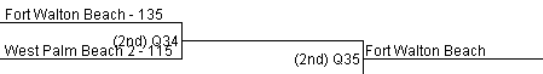

Round One Bracket

Tampa for Christ 2 - -5

Round Two Bracket

Championship Bracket

Round One Bracket

Tampa for Christ 2 - -5

Round Two Bracket

Championship Bracket