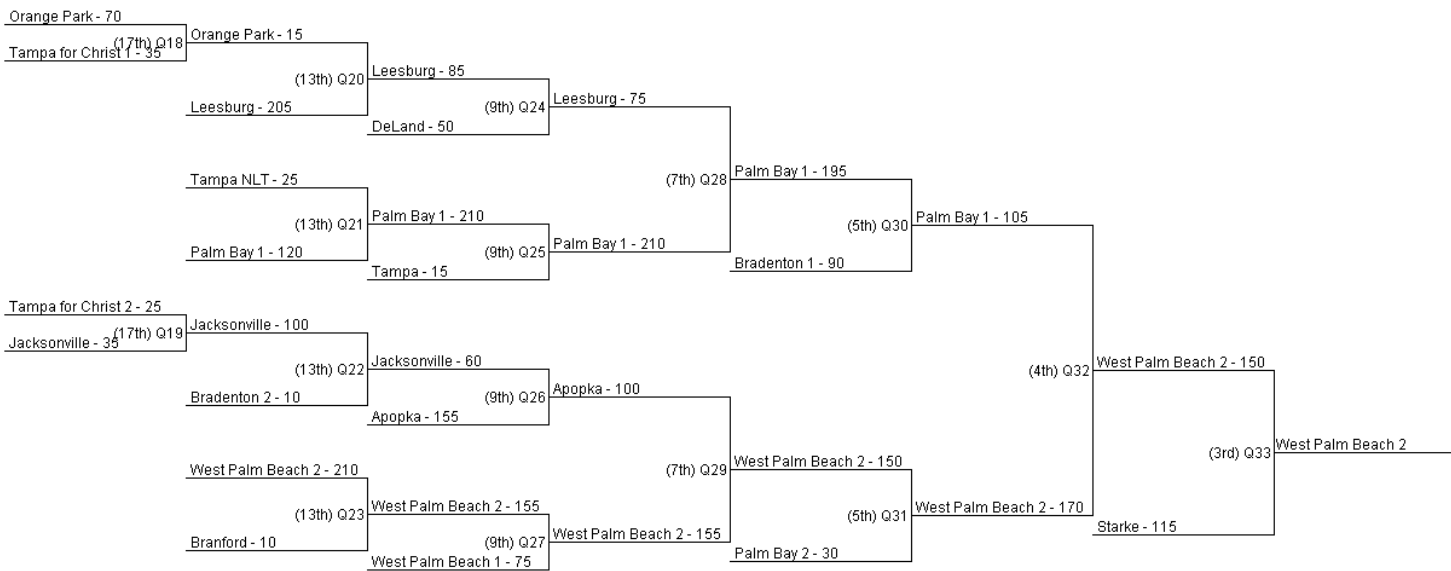

Round One Bracket

Tampa for Christ 2 - -5

Round Two Bracket

Championship Bracket

Round One Bracket

Tampa for Christ 2 - -5

Round Two Bracket

Championship Bracket