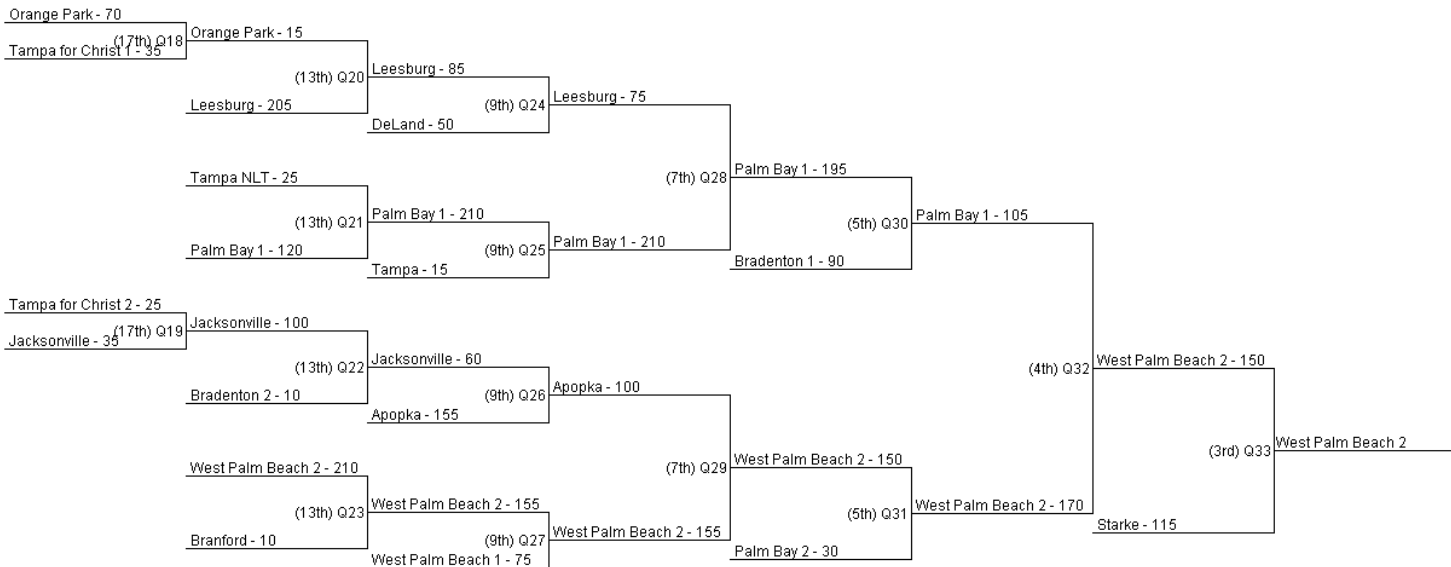

Round One Bracket

Tampa for Christ 2 - -5

Round Two Bracket

Championship Bracket

Round One Bracket

Tampa for Christ 2 - -5

Round Two Bracket

Championship Bracket