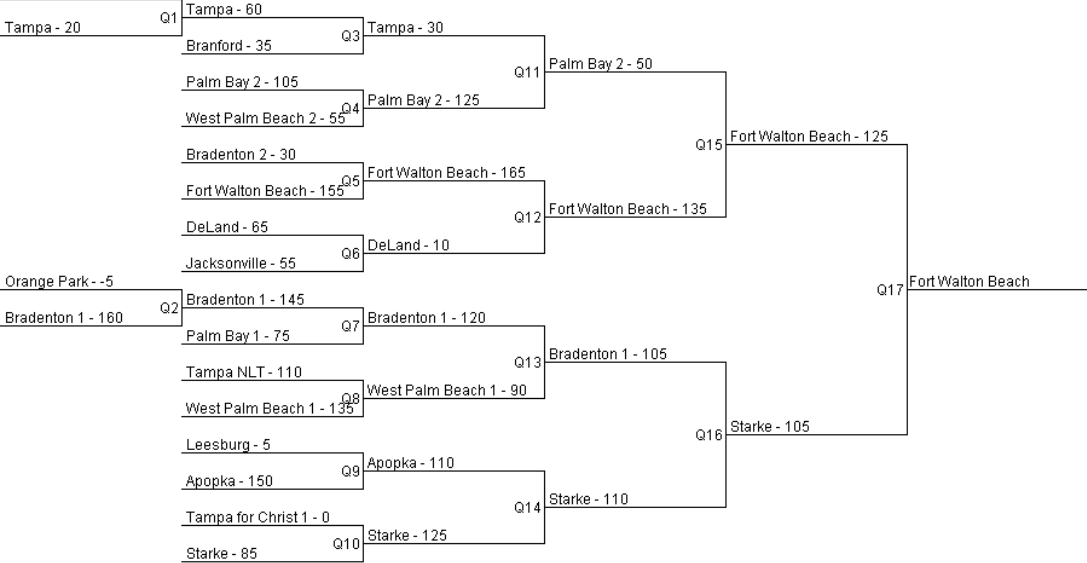

Round One Bracket

Tampa for Christ 2 - -5

Round Two Bracket

Championship Bracket

Round One Bracket

Tampa for Christ 2 - -5

Round Two Bracket

Championship Bracket