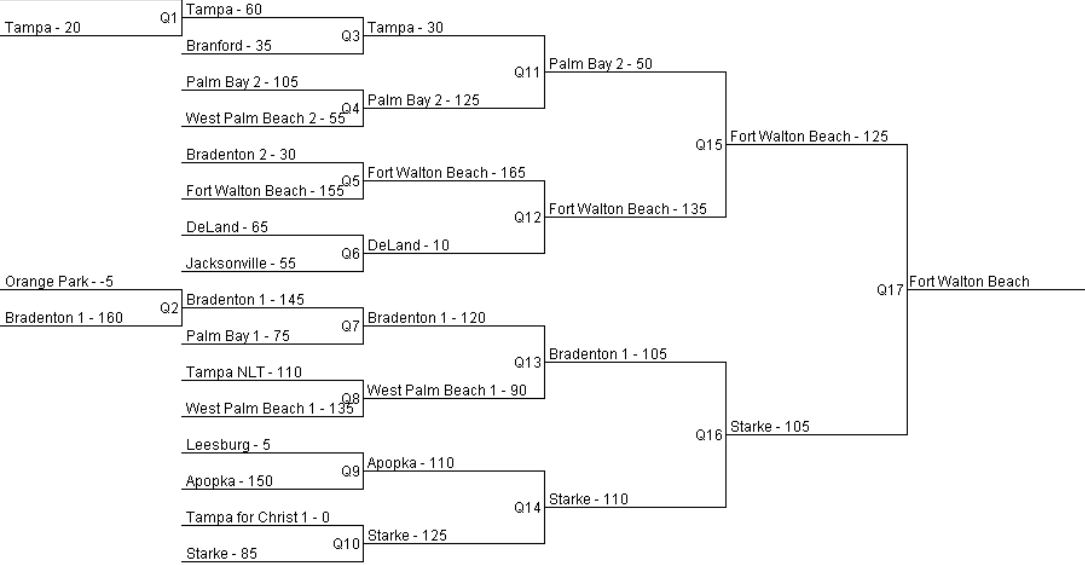

Round One Bracket

Tampa for Christ 2 - -5

Round Two Bracket

Championship Bracket

Round One Bracket

Tampa for Christ 2 - -5

Round Two Bracket

Championship Bracket